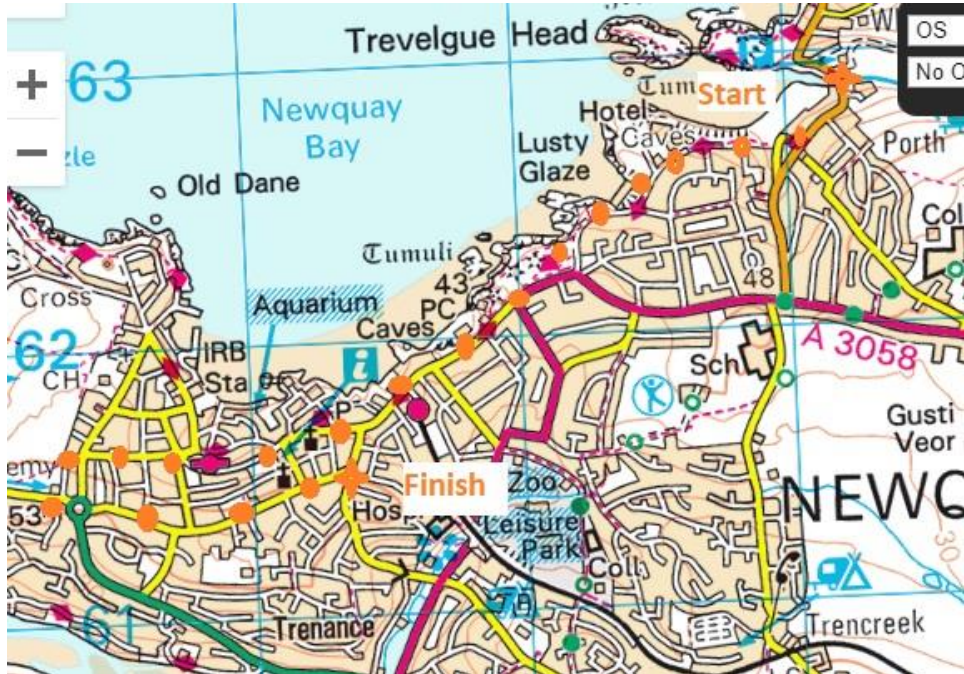

## *Penguin Challenge*

### ***Leg 12: Newquay Town (3.3 miles)***

**Mermaid Inn, Porth to Mount Wise/Berry Rd Lights.**

#### **Road & Coast Path**

- Run up the hill towards Newquay.
- After approx 250m turn right onto Porth Beach Rd.
- Join the coast path on your right and head towards Lusty Glaze. The coast path then joins Lusty Glaze Rd, follow this until you can take the coast path again.
- Rejoin the road at Narrowcliff, run along here and then along Cliff Road, East St & Manor Rd.
- At the end of Manor Rd turn right, then left onto Crantock St, run along here and on to Atlantic Rd.
- Follow Atlantic Rd around and turn left at the end.
- Go straight over the roundabout and run along Mount Wise until you reach the main traffic lights with Berry Rd.