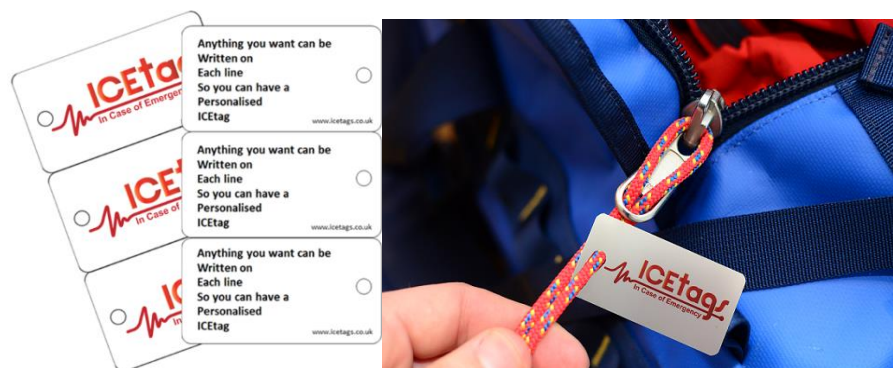

ICETags come in set of 3 identical, lightweight, plastic tags - £4.20 - snap apart!

Pre-punched ready to be attached to shoes, bags, equipment or clothing.

Visit ICETags website for further details www.icetags.co.uk